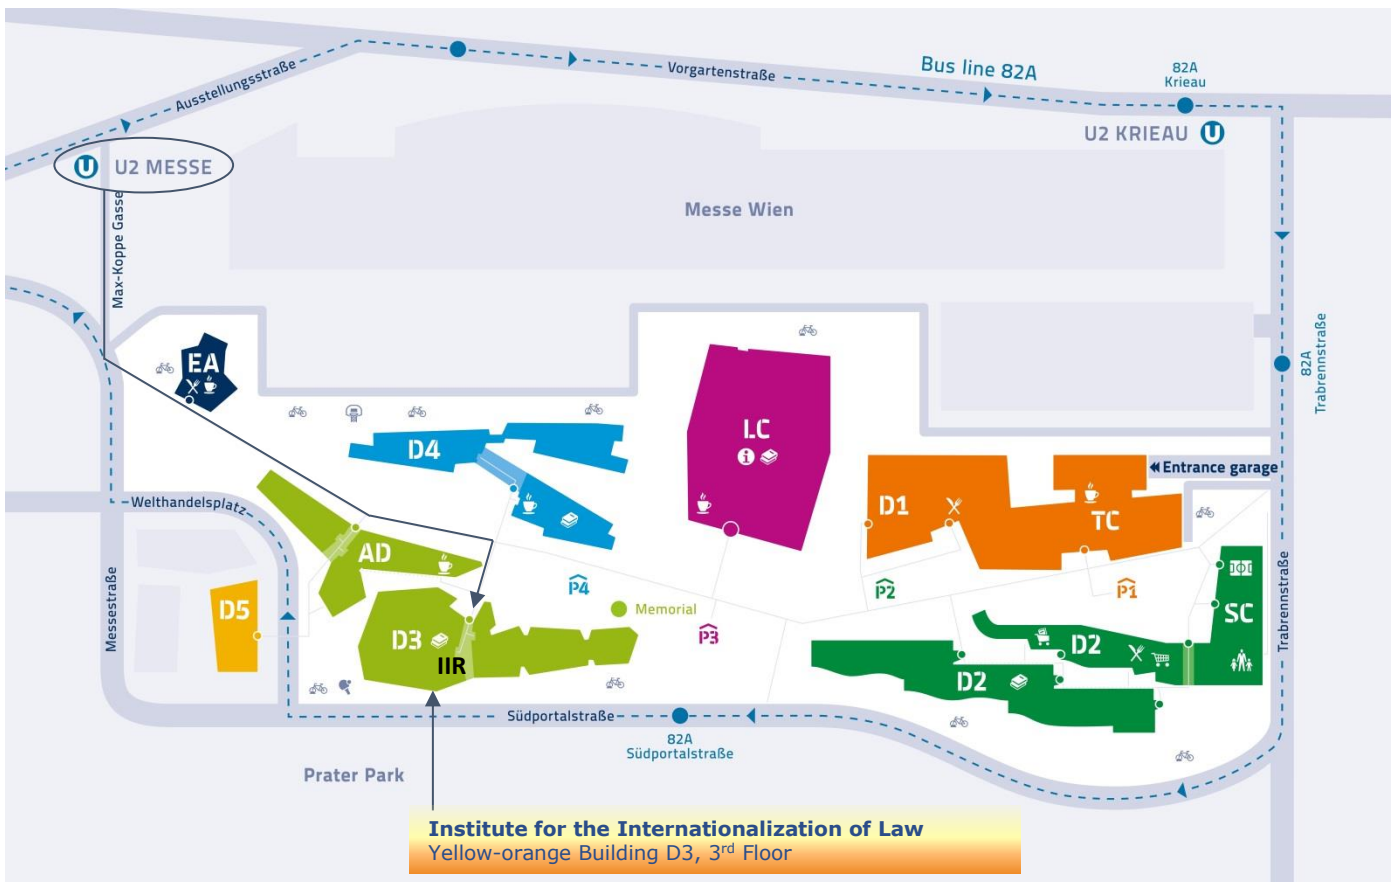

Your way to us...

BY PUBLIC TRANSPORTATION

Campus WU is located between the two U2 subway stations Messe-Prater and Krieanu. The distance from the subway station Messe-Prater to the building D3 is slightly shorter (a 5-10 minutes walk).

Bus line 82A (Krieanu, Trabrennstraße and Südportalstraße) and streetcar line 1 (Prater Hauptallee) also stop close to Campus WU.

BY CAR

The underground parking garage is located under the main boulevard running through the campus. The entrance to the garage is on Trabrennstraße. (Navigation system: Trabrennstraße 5)

ADDRESS

WU Wien
Institute for European
and International Law
Welthandelsplatz 1
Building D3, 3rd Floor
1020 Vienna, Austria